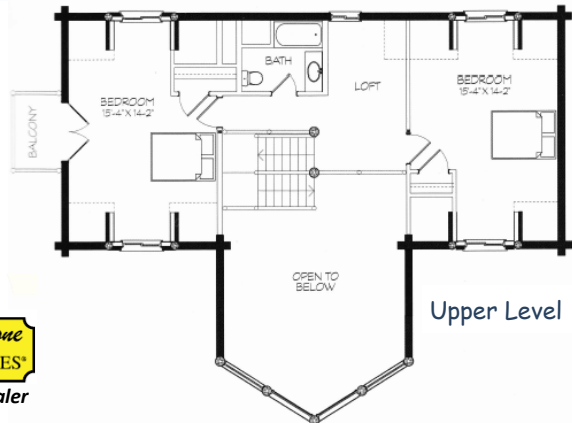

UTE COUNTRY HOMES, LLC

P.O. BOX 757

PAGOSA SPRINGS, CO 81147

970-731-3555

WWW.UTECOUNTRYHOMES.COM

Authorized Dealer