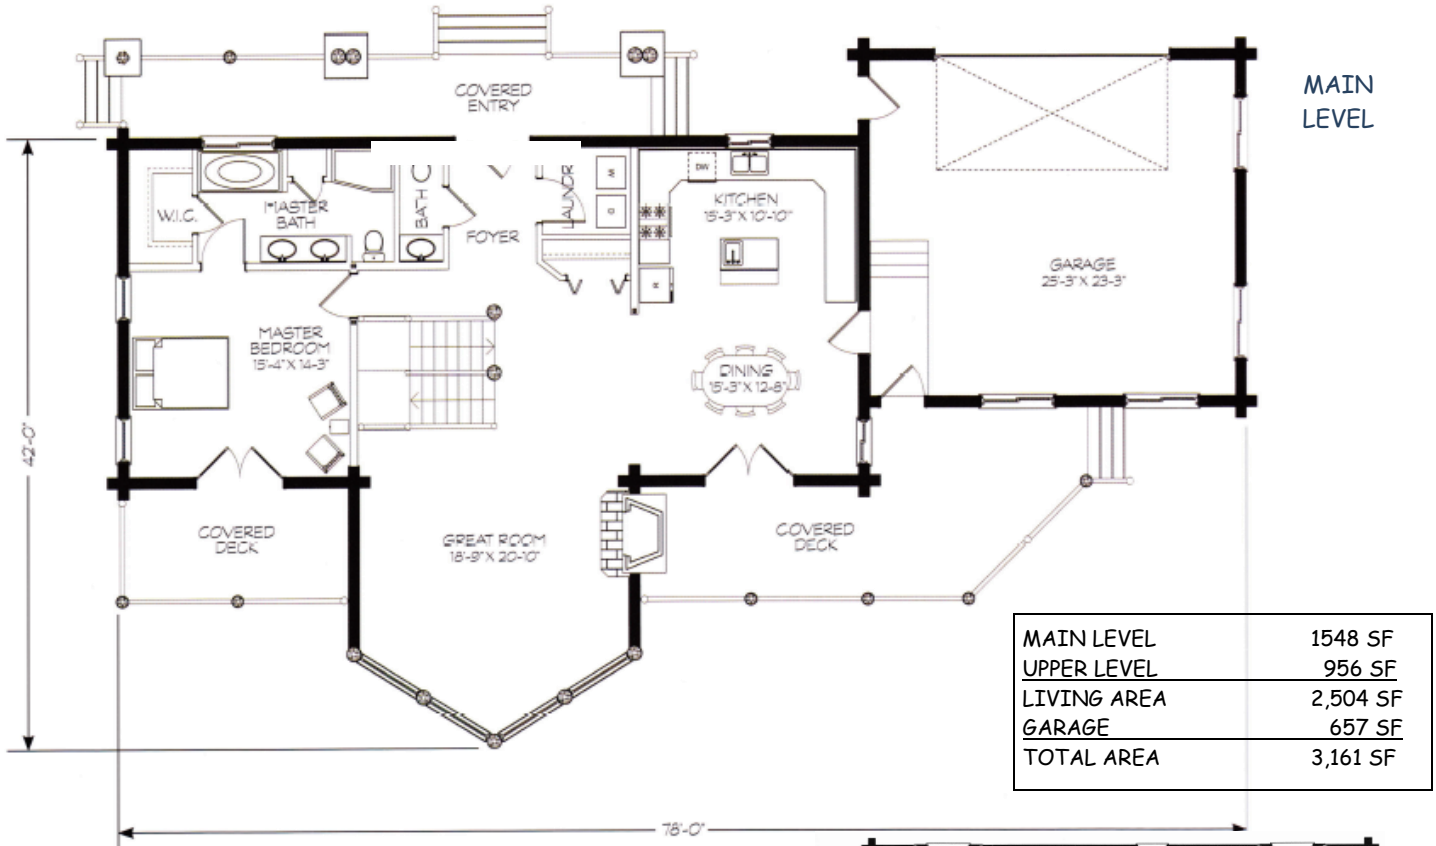

UTE COUNTRY HOMES, LLC

P.O. BOX 757

PAGOSA SPRINGS, CO 81147

970-731-3555

WWW.UTECOUNTRYHOMES.COM

Authorized Dealer