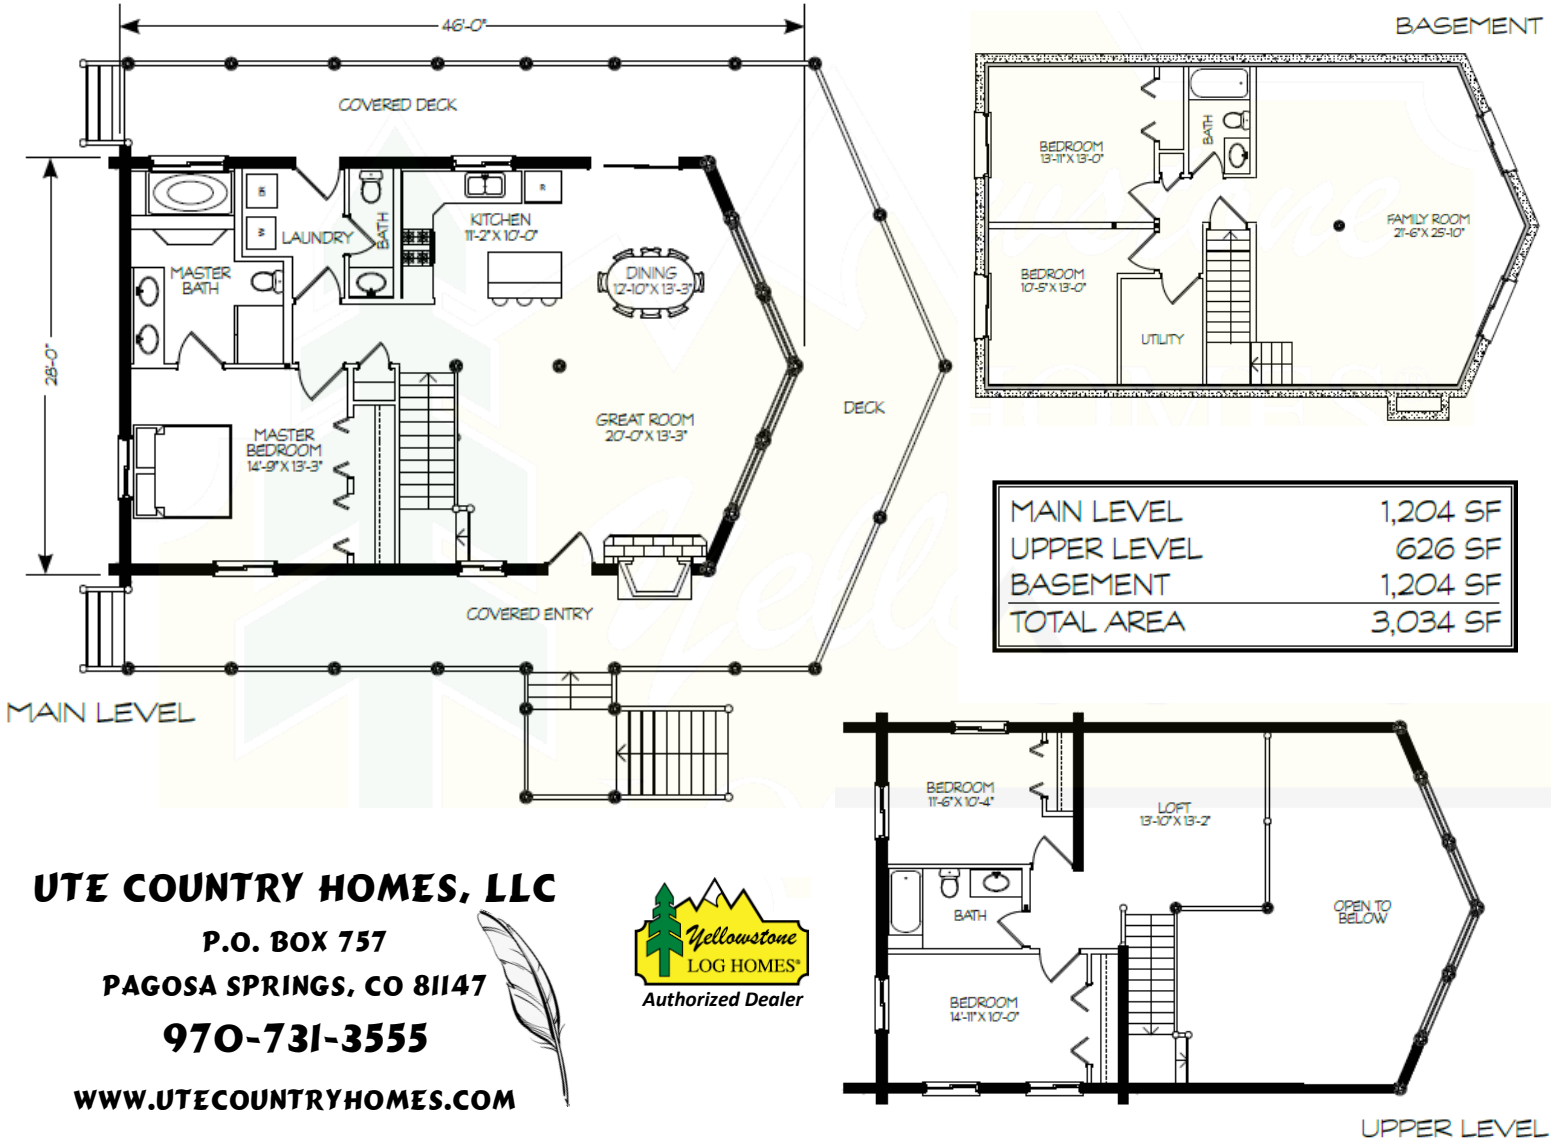

HILLSIDE

© Yellowstone Log Homes LLC

UTE COUNTRY HOMES, LLC

P.O. BOX 757
 PAGOSA SPRINGS, CO 81147
 970-731-3555

WWW.UTECOUNTRYHOMES.COM

The HILLSIDE Premium Package with 8" Swedish Cope Cabin Appearance Logs

\$46,675.00 *(shipping & taxes not included)*

Additional log profiles available, please call for quote

PREMIUM PACKAGE INCLUDES (if shown on prints)

Construction Guide	Log loft floor joists
All log walls shown on print	Log stair set
Log home screws	Log porch posts
Exterior log home stain	Log railing
Foam gasket	2 x 6 T&G <i>(for loft floor decking)</i>
Log home caulking	1 x 6 T&G <i>(below roof over living area)</i>
Log roof beams	TP [®] graded beams & wall logs
Log support posts	Log porch header

ELITE DRY-IN PACKAGE INCLUDES

(Please call for complete package list and current prices 970-731-3555)

Metal drip ledge for eave & gable	Douglas fir 2X framing for exterior decks
1X cedar two step fascia	Sub floor adhesive
OSB rim board for eaves	4' x 8' sheets of ¾" T&G OSB
Architectural shingles	Wooden I-Joists & LVL's for subfloor
Wooden I-Joists & LVL's for roof rafters	2 X pressure treat for sill plate
Roofing felt / ice & water shield	Sill sealer
4' x 8' sheets of OSB	OSB rim board for subfloor
Blocking between wooden I-Joist	4' x 8' sheets of T1-11 subfloor fascia
2X framing for interior walls	⅝" couplers and allthread
Double 2 x 6 for window bucking	Vinyl windows <i>(or upgrade to wood windows)</i>
Metal drip ledge for subfloor	Exterior doors
Redwood decking <i>(or upgrade to trex)</i>	Conventional frame stair material <i>(if not drawn as log stair set)</i>