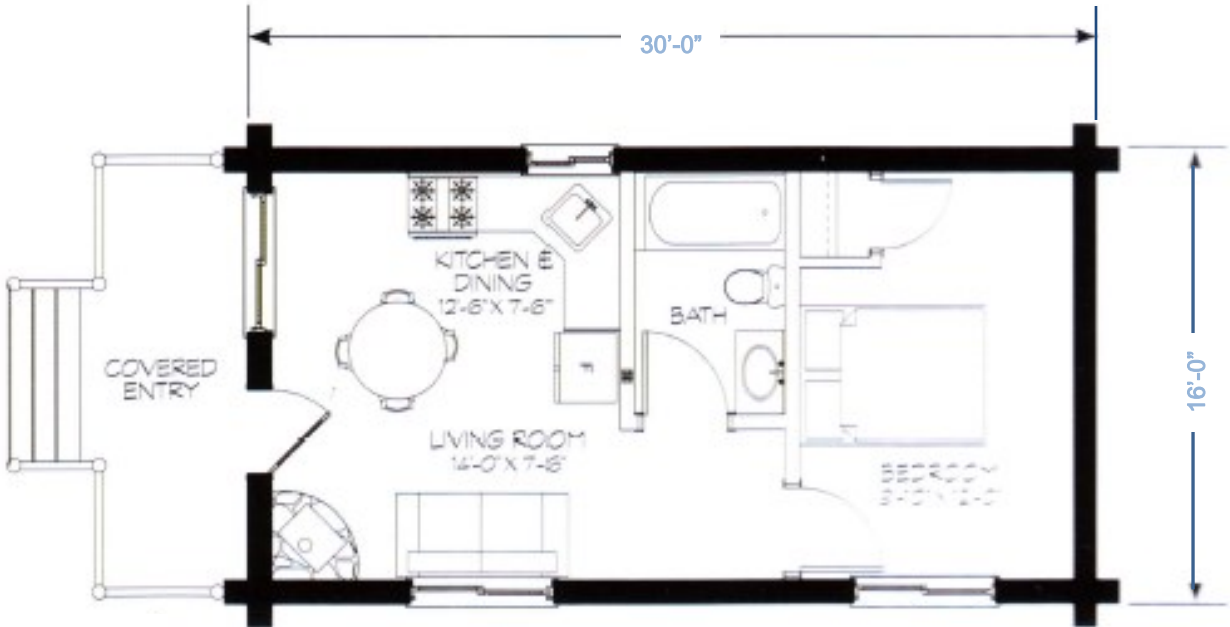

PINE CREEK

© Yellowstone Log Homes LLC

TOTAL AREA 480 SF

UTE COUNTRY HOMES, LLC

P.O. BOX 757

PAGOSA SPRINGS, CO 81147

970-731-3555

WWW.UTECOUNTRYHOMES.COM

The PINE CREEK Premium Package with 8" Swedish Cope Cabin Appearance Logs

\$14,049.00 *(shipping & taxes not included)*

Additional log profiles available, please call for quote

PREMIUM PACKAGE INCLUDES (if shown on prints)