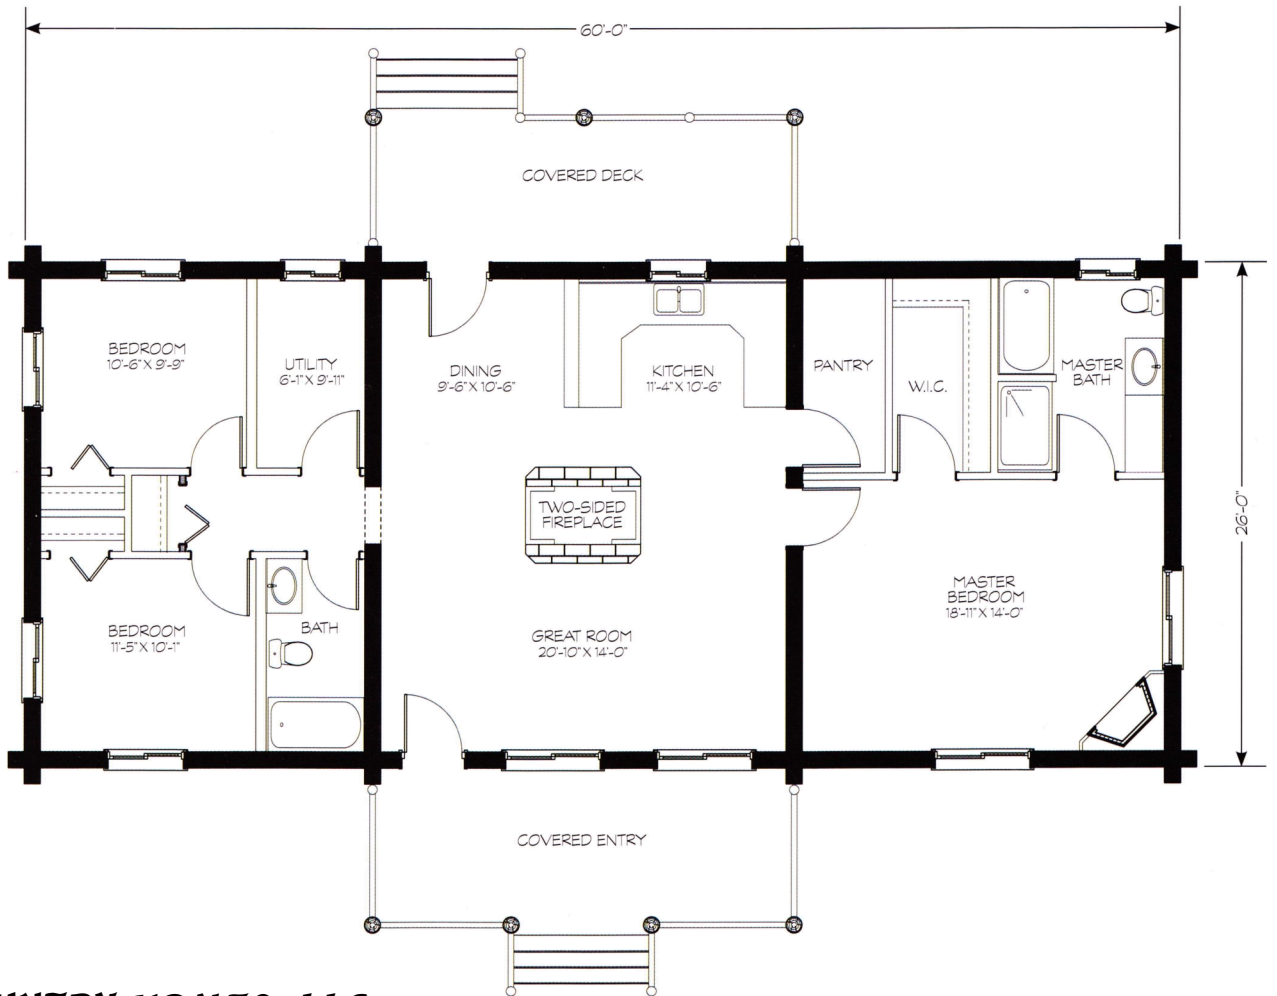

RAMBLER

UTE COUNTRY HOMES, LLC

P.O. BOX 757

PAGOSA SPRINGS, CO 81147

970-731-3555

WWW.UTECOUNTRYHOMES.COM

TOTAL AREA	1,560 SF
------------	----------

The RAMBLER Premium Package with 8" Swedish Cope Cabin Appearance Logs

\$43,878.00 *(shipping & taxes not included)*

Additional log profiles available, please call for quote

PREMIUM PACKAGE INCLUDES (if shown on prints)

Construction Guide	Log loft floor joists
All log walls shown on print	Log stair set
Log home screws	Log porch posts
Exterior log home stain	Log railing
Foam gasket	2 x 6 T&G <i>(for loft floor decking)</i>
Log home caulking	1 x 6 T&G <i>(below roof over living area)</i>
Log roof beams	TP [®] graded beams & wall logs
Log support posts	Log porch header