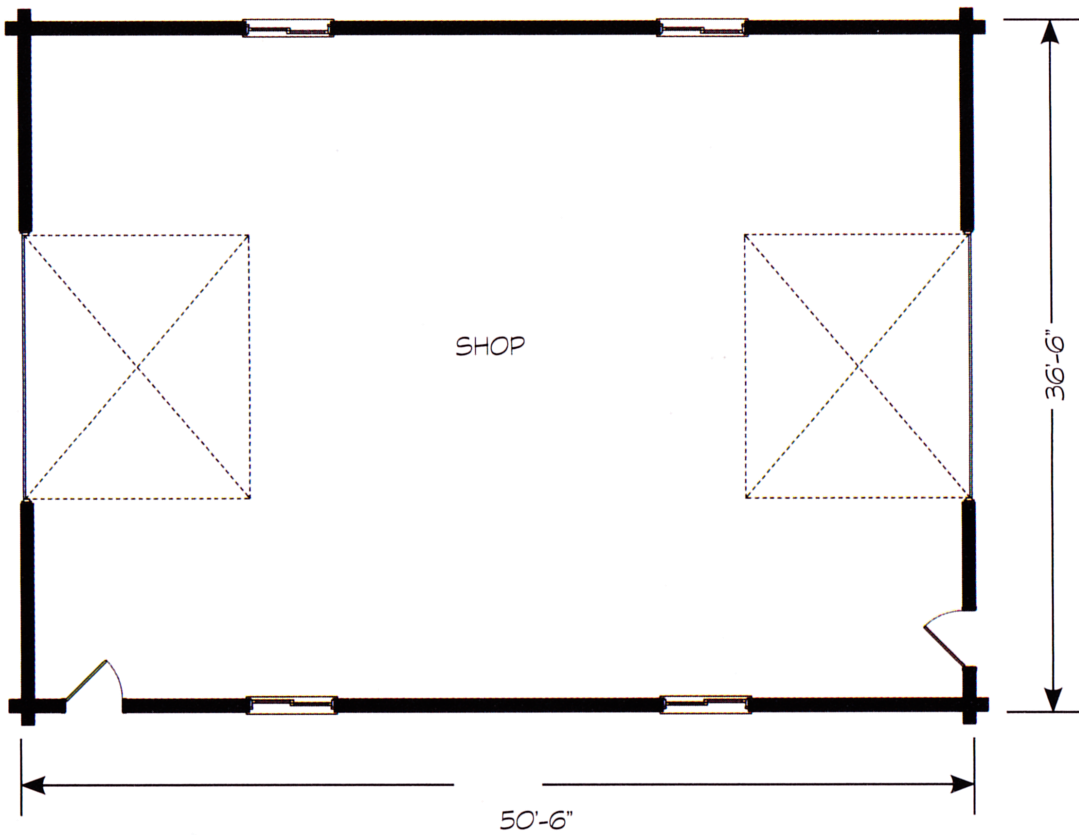

SHOP

MAIN LEVEL 1,843 SF

UTE COUNTRY HOMES, LLC

P.O. BOX 757

PAGOSA SPRINGS, CO 81147

970-731-3555

WWW.UTECOUNTRYHOMES.COM

The SHOP Premium Package with 8" Swedish Cope Cabin Appearance Logs

\$23,659.00 *(shipping & taxes not included)*

Additional log profiles available, please call for quote

PREMIUM PACKAGE INCLUDES (if shown on prints)

Construction Guide	Log loft floor joists
All log walls shown on print	Log stair set
Log home screws	Log porch posts
Exterior log home stain	Log railing
Foam gasket	2 x 6 T&G <i>(for loft floor decking)</i>
Log home caulking	1 x 6 T&G <i>(below roof over living area)</i>
Log roof beams	TP [®] graded beams & wall logs
Log support posts	Log porch header