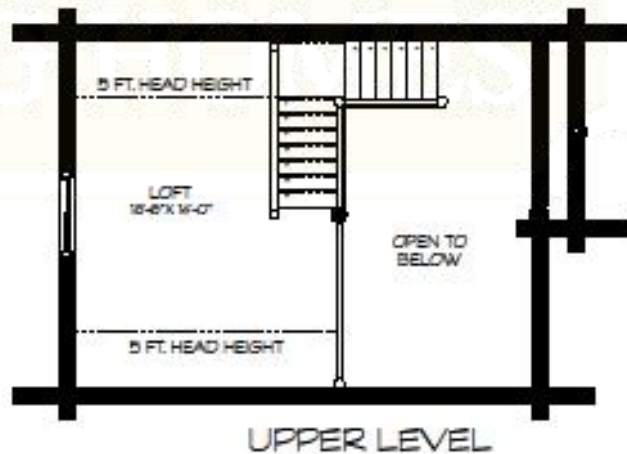

WASATCH

MAIN LEVEL	542 SF
UPPER LEVEL	244 SF
TOTAL AREA	786 SF

UTE COUNTRY HOMES, LLC

PO BOX 757

PAGOSA SPRINGS, CO 81147

970-731-3555

WWW.UTECOUNTRYHOMES.COM

The WASATCH Premium Package with 8" Swedish Cope Cabin Appearance Logs

\$22,452.00 *(shipping & taxes not included)*

Additional log profiles available, please call for quote

PREMIUM PACKAGE INCLUDES (if shown on prints)

Construction Guide	Log loft floor joists
All log walls shown on print	Log stair set
Log home screws	Log porch posts
Exterior log home stain	Log railing
Foam gasket	2 x 6 T&G <i>(for loft floor decking)</i>
Log home caulking	1 x 6 T&G <i>(below roof over living area)</i>
Log roof beams	TP [®] graded beams & wall logs
Log support posts	Log porch header