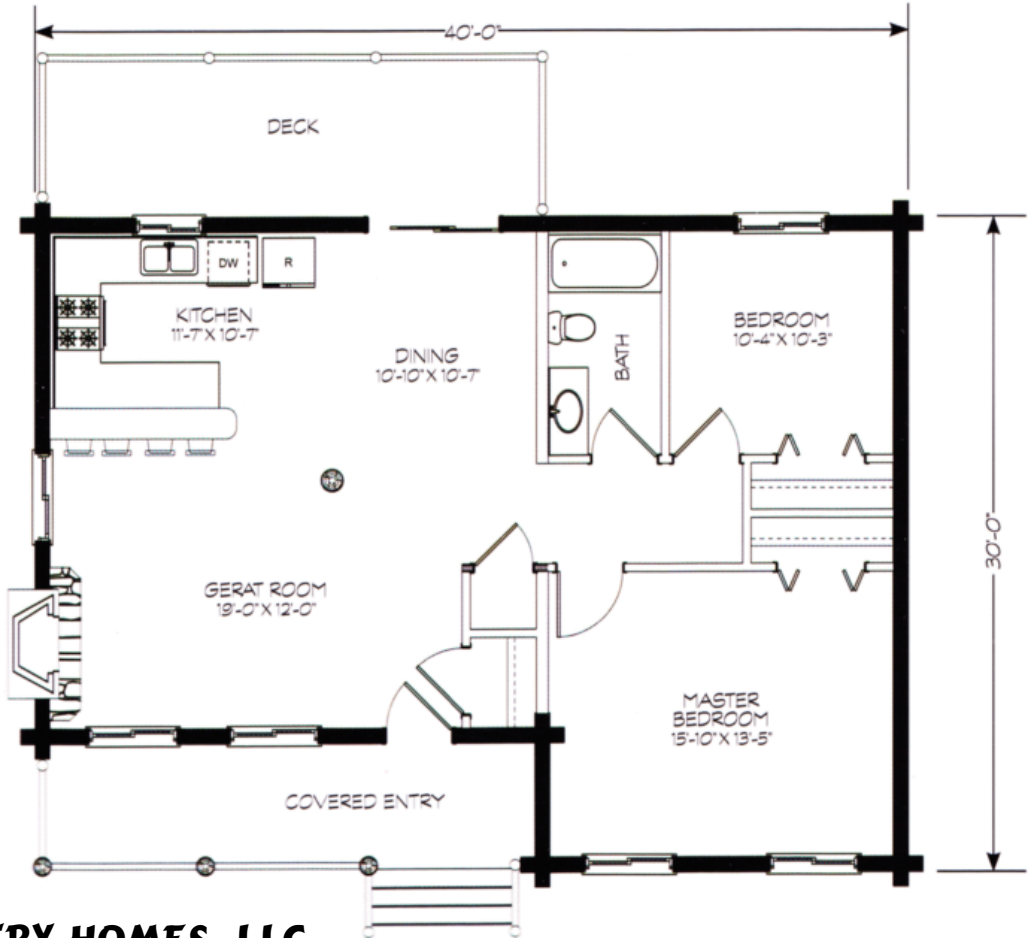

WESTERNER

UTE COUNTRY HOMES, LLC

P.O. BOX 757

PAGOSA SPRINGS, CO 81147

970-731-3555

WWW.UTECOUNTRYHOMES.COM

Main Level	1062 SF
------------	---------

The WESTERNER Premium Package with 8" Swedish Cope Cabin Appearance Logs

\$22,695.00 *(shipping & taxes not included)*

Additional log profiles available, please call for quote

PREMIUM PACKAGE INCLUDES (if shown on prints)

Construction Guide	Log loft floor joists
All log walls shown on print	Log stair set
Log home screws	Log porch posts
Exterior log home stain	Log railing
Foam gasket	2 x 6 T&G <i>(for loft floor decking)</i>
Log home caulking	1 x 6 T&G <i>(below roof over living area)</i>
Log roof beams	TP [®] graded beams & wall logs
Log support posts	Log porch header