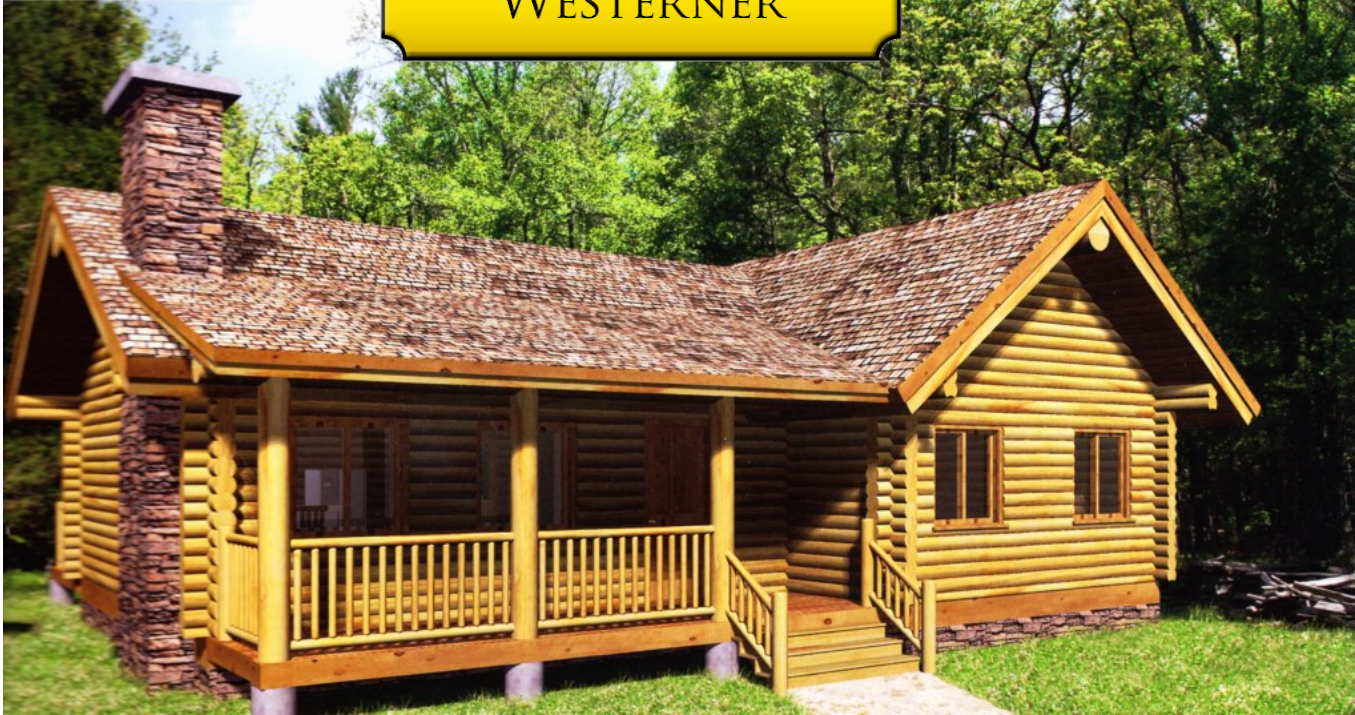

WESTERNER

UTE COUNTRY HOMES, LLC

P.O. BOX 757

PAGOSA SPRINGS, CO 81147

970-731-3555

WWW.UTECOUNTRYHOMES.COM

Main Level	1062 SF
------------	---------

The WESTERNER Premium Package with 8" Swedish Cope Cabin Appearance Logs

\$22,695.00 *(shipping & taxes not included)*

Additional log profiles available, please call for quote

PREMIUM PACKAGE INCLUDES (if shown on prints)

Construction Guide	Log loft floor joists
All log walls shown on print	Log stair set
Log home screws	Log porch posts
Exterior log home stain	Log railing
Foam gasket	2 x 6 T&G <i>(for loft floor decking)</i>
Log home caulking	1 x 6 T&G <i>(below roof over living area)</i>
Log roof beams	TP [®] graded beams & wall logs
Log support posts	Log porch header

ELITE DRY-IN PACKAGE INCLUDES

(Please call for complete package list and current prices 970-731-3555)

Metal drip ledge for eave & gable	Douglas fir 2X framing for exterior decks
1X cedar two step fascia	Sub floor adhesive
OSB rim board for eaves	4' x 8' sheets of ¾" T&G OSB
Architectural shingles	Wooden I-Joists & LVL's for subfloor
Wooden I-Joists & LVL's for roof rafters	2 X pressure treat for sill plate
Roofing felt / ice & water shield	Sill sealer
4' x 8' sheets of OSB	OSB rim board for subfloor
Blocking between wooden I-Joist	4' x 8' sheets of T1-11 subfloor fascia
2X framing for interior walls	⅝" couplers and allthread
Double 2 x 6 for window bucking	Vinyl windows <i>(or upgrade to wood windows)</i>
Metal drip ledge for subfloor	Exterior doors
Redwood decking <i>(or upgrade to trex)</i>	Conventional frame stair material <i>(if not drawn as log stair set)</i>